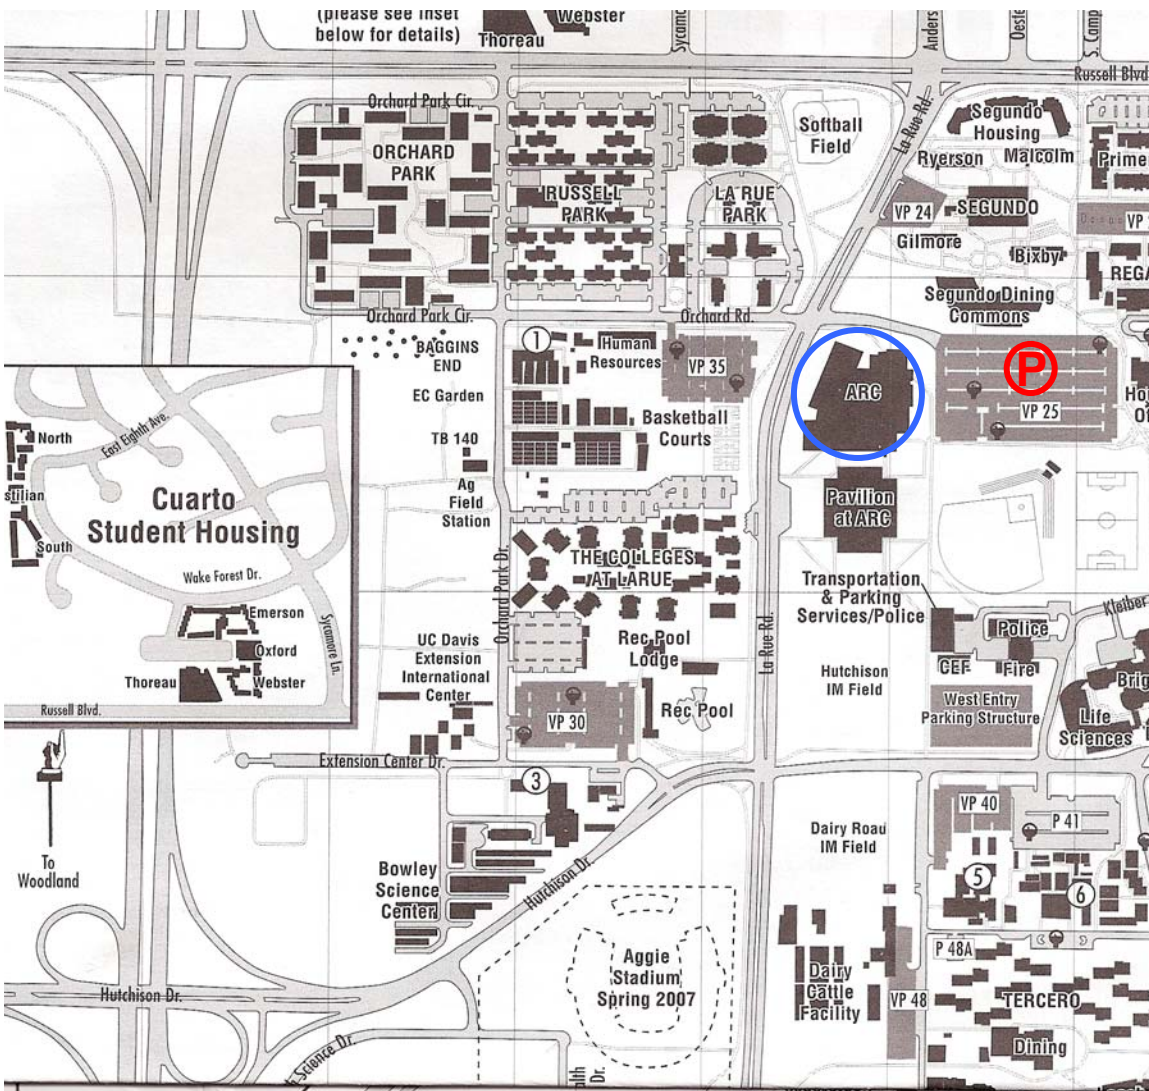

POSTHARVEST TECHNOLOGY

Research & Information Center

Directions to the UC Davis [ARC](#)

From San Francisco: Take Interstate 80 East to Highway 113 North toward Woodland. Take the first exit, which is Hutchison Blvd. Turn left onto La Rue Road. Then turn right on Orchard Road which will become a parking lot. You're at the ARC.

From Sacramento: Take Interstate 80 West to Highway 113 North toward Woodland. Take the first exit, which is Hutchison Blvd. Turn left onto La Rue Road. Then turn right on Orchard Road which will become a parking lot. You're at the ARC.

From Davis: Drive south on Anderson/La Rue. Turn left at Orchard Rd, and the ARC is on the right side. Pull into the parking lot.

Parking

Weekday Parking: ARC parking lot (VP 25) permits must be displayed in vehicle. They may be purchased for \$6 from yellow permit vending machines in the lot (cash or credit cards accepted).

Weekend Parking: Free in all campus lots unless there is a special event.